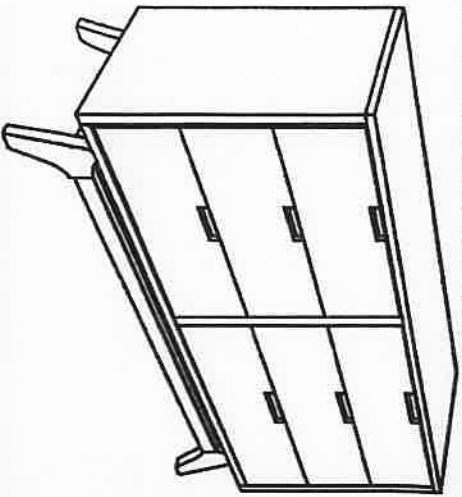

MODEL : PARIS 6 DRAWERS LOW CHEST ASSEMBLY INSTRUCTION

PART LIST		Qty
No	Description	
1	Body	1
2	Leg	4

HARDWARE LIST		Qty
No	Description	
B	Spring Washer 	4
C	JCBC Screw 	4
D	Allen Key 	1
E	Dowel 	6
F	SCREW 	8