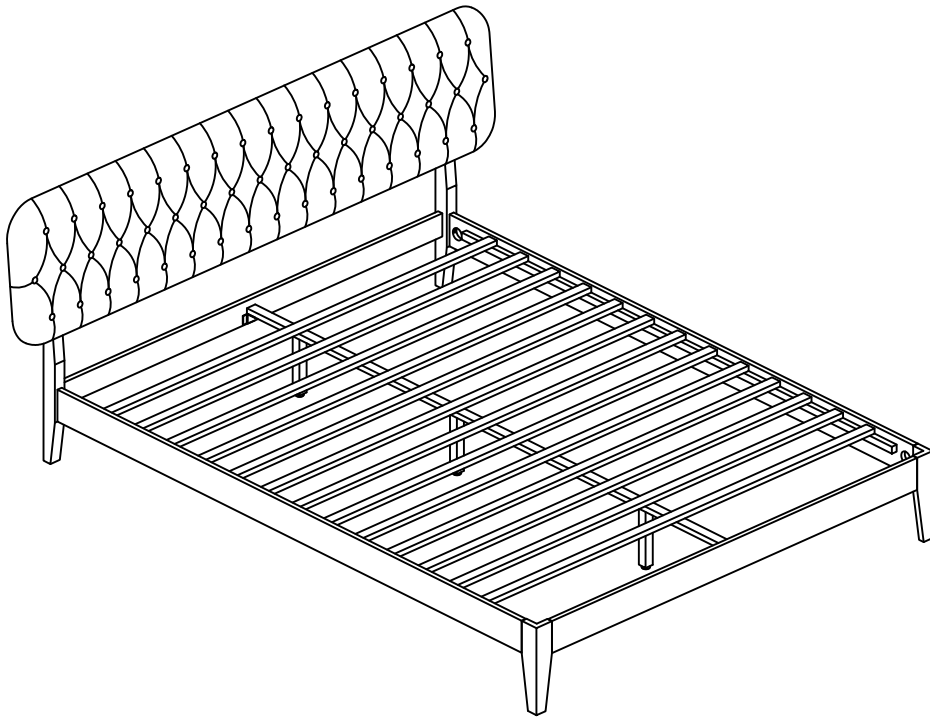

# Model : HALO Double Bed

**Thank you for purchasing our product!**

Before you start , here is some helpful advice :

1. We suggest you spend a short time reading through this leaflet and then follow the simple step by step instructions.
2. Owing to the size and weight of the product, we recommend that is assembled by two adults, on a carpeted or padded area, in the room that it is intended for . Approximate assembly time: 30 minutes.
3. Please do not use any tools other than those provided or recommend in these instrustion.
4. Please do not throw away any of the packaging or instructions until you have checked all the components and hardware and the furniture is fully assembled.
5. Assemble all components loosely until advised to tighten. Depending on use it may be necessary to tighten the components from time to time, so please save the tools that have been provided.
6. Please keep all pieces out of reach of small children.

## ASSEMBLY COMPLETED

Please ensure the furniture rests on an even and flat surface. If the product wobbles or feels loose, double-check all bolts and/or screws are properly tightened and secured.

## Parts supplied for assembly

Head Board  
**A** X 1 Piece

Side Rail R&L  
**B** X 2 Piece

Foot Board  
**C** X 1 Piece

Foot Board Leg  
**D** X 2 Pieces

Head Board Leg  
**E** X 2 Pieces

Head Board Rail  
**F** X 1 Piece