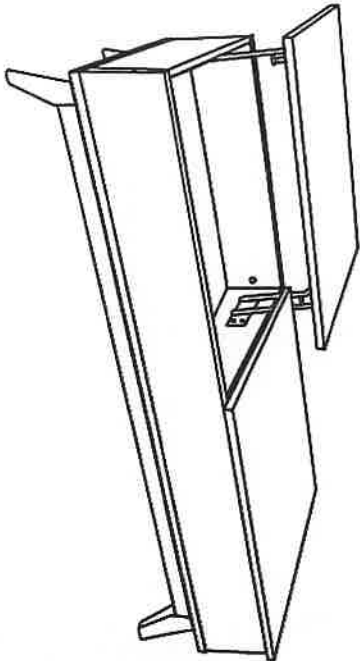

MODEL : PARIS COFFEE TABLE

ASSEMBLY INSTRUCTION

PART LIST		
No	Description	Qty
1	Body	1
2	Leg	4

HARDWARE LIST		
No	Description	Qty
A	Flat Washer	8
B	Spring Washer	8
C	JCBC Screw	8
D	Allen Key	1

ASSEMBLY TIPS

Remove hardware from box and sort by size to check that all hardware and parts are present before assembling. Follow instructions below in the proper sequence to ensure fast, easy and correct assembly.