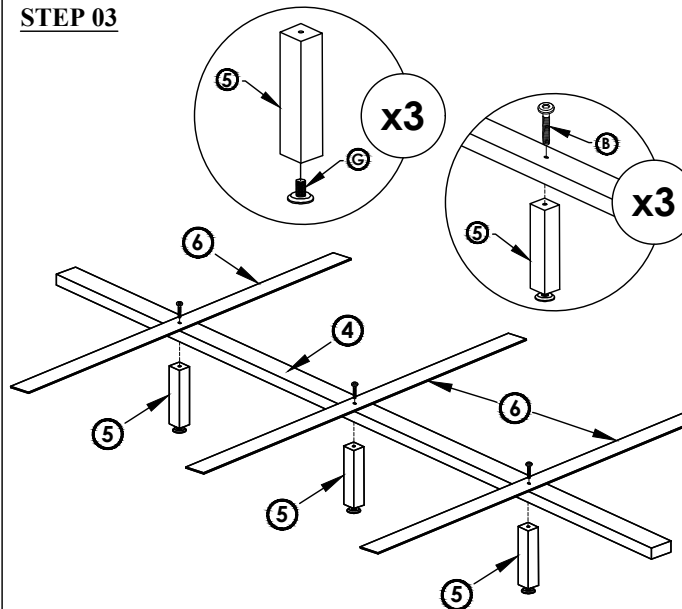

ASSEMBLY INSTRUCTIONS

MODEL : BELLA QUEEN BED

Part List		
No.	Description	Qty.
1	Headboard	1
2	Footboard	1
3	Side rail	2
4	Center Rail	1
5	Center Support Leg	3
6	Support Rail	13
7	Leg	4

Hardware List		
No.	Description	Qty.
A	JCBC M6 X 30mm 	8
B	Jcbc M6 x 60mm 	7
C	Csk M4 x 32mm 	26
D	Allen key M4 	1
E	Flat Washer 1/4 (2MM) 	8
F	Wood Dowel M10 x 40mm 	4
G	Adjuster 	3

STEP 01

STEP 02

STEP 03

STEP 04