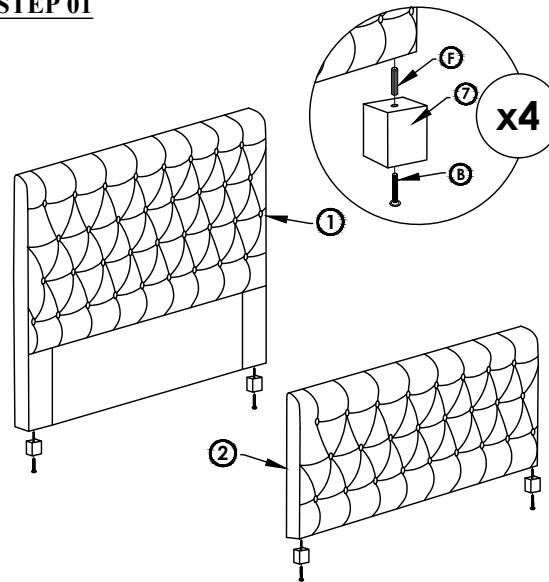

ASSEMBLY INSTRUCTIONS

MODEL : BELLA QUEEN BED

Part List		
No.	Description	Qty.
1	Headboard	1
2	Footboard	1
3	Side rail	2
4	Center Rail	1
5	Center Support Leg	3
6	Support Rail	13
7	Leg	4

Hardware List		
No.	Description	Qty.
A	JCBC M6 X 30mm 	8
B	Jcbc M6 x 60mm 	7
C	Csk M4 x 32mm 	26
D	Allen key M4 	1
E	Flat Washer 1/4 (2MM) 	8
F	Wood Dowel M10 x 40mm 	4
G	Adjuster 	3

STEP 01

STEP 02

STEP 03

STEP 04