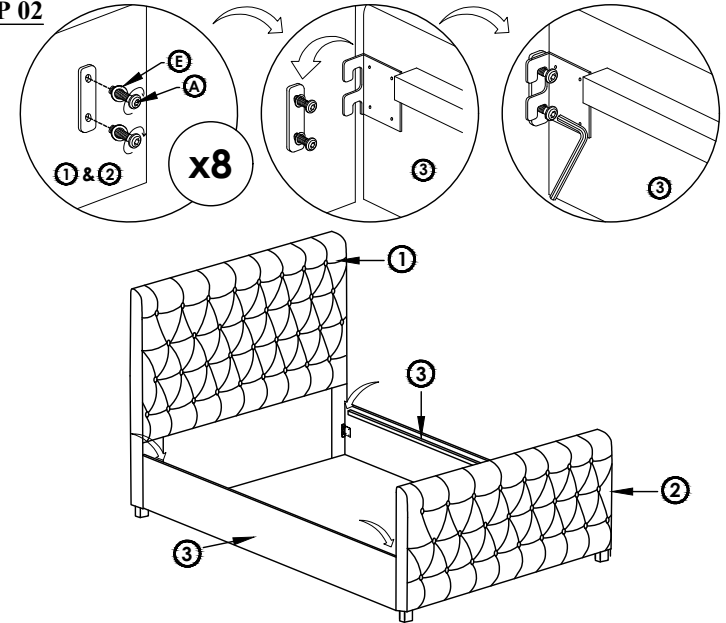

ASSEMBLY INSTRUCTIONS

MODEL : BELLA QUEEN BED

Part List		
No.	Description	Qty.
1	Headboard	1
2	Footboard	1
3	Side rail	2
4	Center Rail	1
5	Center Support Leg	3
6	Support Rail	13
7	Leg	4

Hardware List		
No.	Description	Qty.
A	JCBC M6 X 30mm 	8
B	Jcbc M6 x 60mm 	7
C	Csk M4 x 32mm 	26
D	Allen key M4 	1
E	Flat Washer 1/4 (2MM) 	8
F	Wood Dowel M10 x 40mm 	4
G	Adjuster 	3

STEP 01

STEP 02

STEP 03

STEP 04