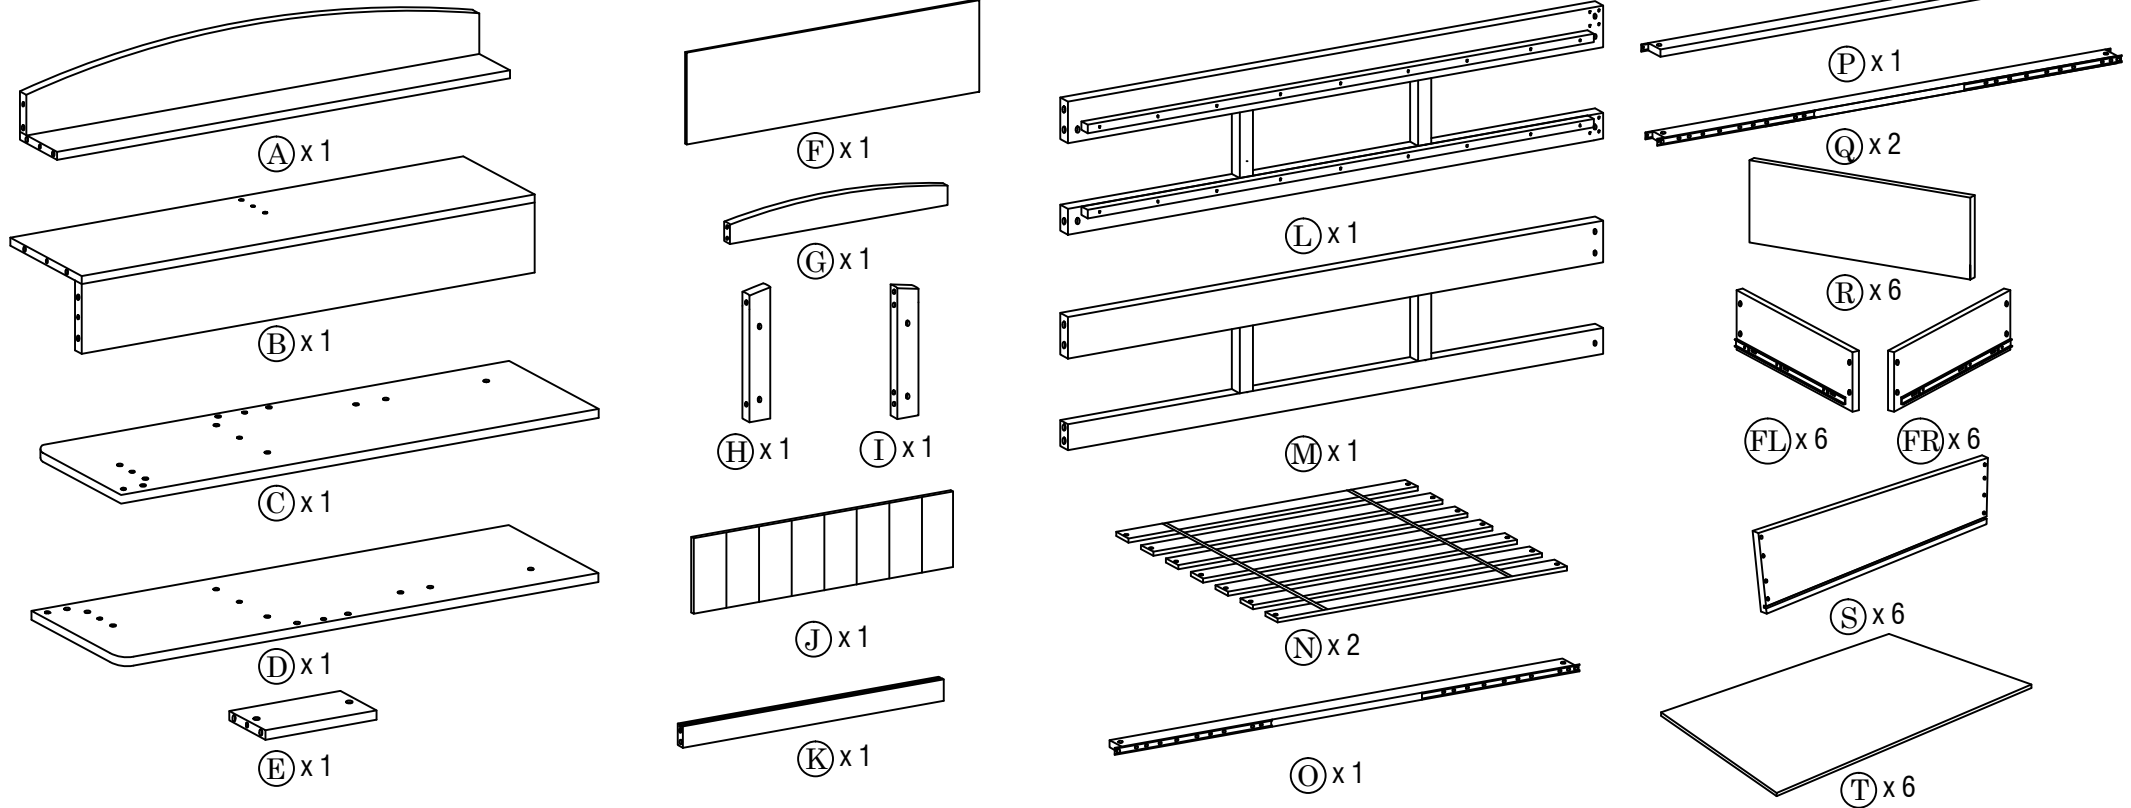

ASSEMBLY INSTRUCTION

RIO SINGLE BED WITH 6 DRAWERS

1.	x 10	2.	x 10	3.	x 24	4.	x 88	5.	x 4	6.	x 8
											
MINIFIX BOLT		MINIFIX CAM		M8 x 30mm		M4 x 32mm		M6 x 70mm		M6 x 13mm	
7.	x 6	8.	x 6	9.	x 1	10.	x 4	11.	x 8	12.	x 14
											
JCN NUT		M6 x 35mm		M4 ALLEN KEY WITH BALL		M6 x 110mm		M6 x 50mm		M3.5 x 16mm	