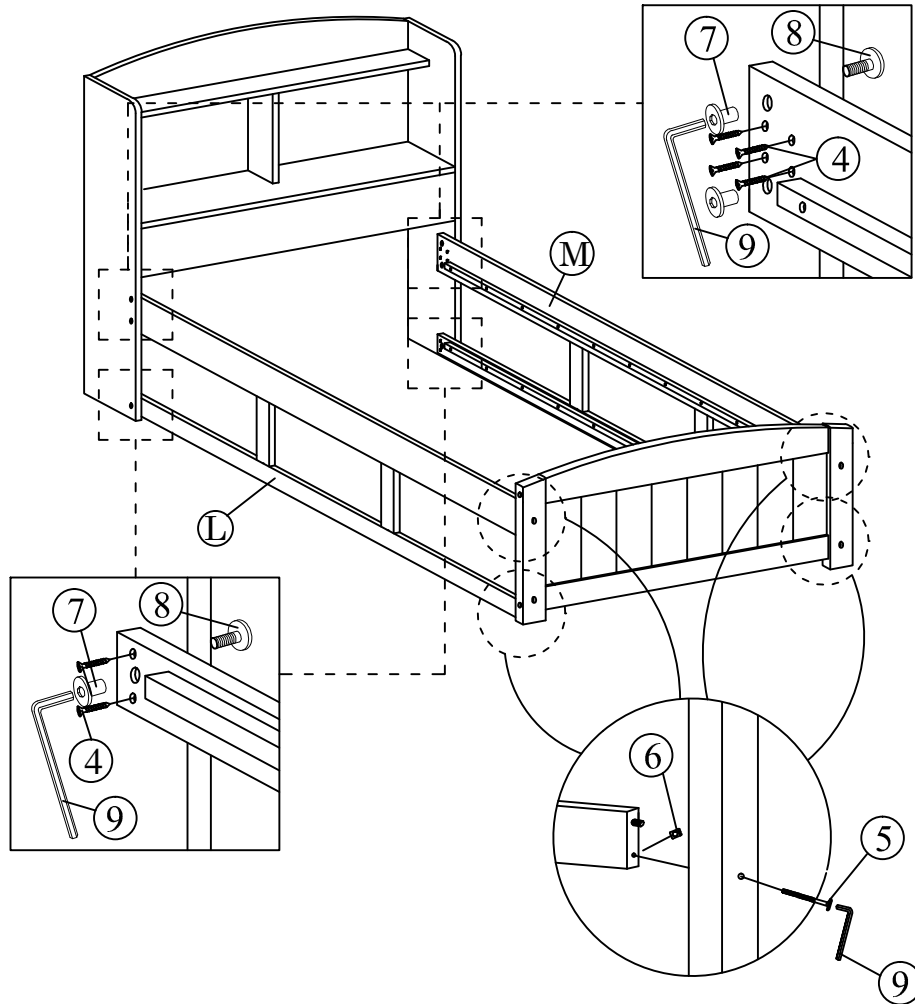

RIO SINGLE BED WITH 6 DRAWERS

6

4.  x 12 M4 x 32mm	5.  x 4 M6 x 70mm	6.  x 4 M6 x 13mm	7.  x 6 JCN NUT
8.  x 6 M6 x 35mm	9.  x 1 M4 ALLEN KEY WITH BALL		

7

8