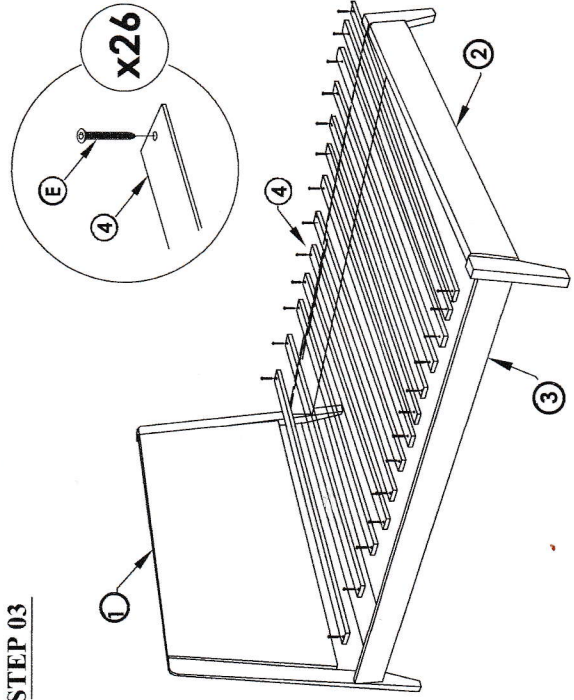

ASSEMBLY INSTRUCTIONS

MODEL : FINN KING SINGLE BED

Part List		
No.	Description	Qty.
1	Headboard	1
2	Footboard	1
3	Side Rail L/R	2
4	Support Rail	13

Hardware List		
No.	Description	Qty.
A	JCBC M6 x 30mm	8
B	JCBC M6 x 35mm	10
C	FIAT WASHER M6 x 30mm	8
D	FLAT WASHER M6 x 35mm	10
E	CSK M4 x 32mm	26
F	ALLEN KEY M4	1
G	WOOD DOWEL M10 x 40mm	2
H	JCBB M8 x 65mm	2
I	BEND WASHER	2
J	M8 HEX NUT	2
K	M8 HEX KEY SPANNER	1

STEP 01

STEP 02

STEP 03

COMPLETED ASSEMBLY