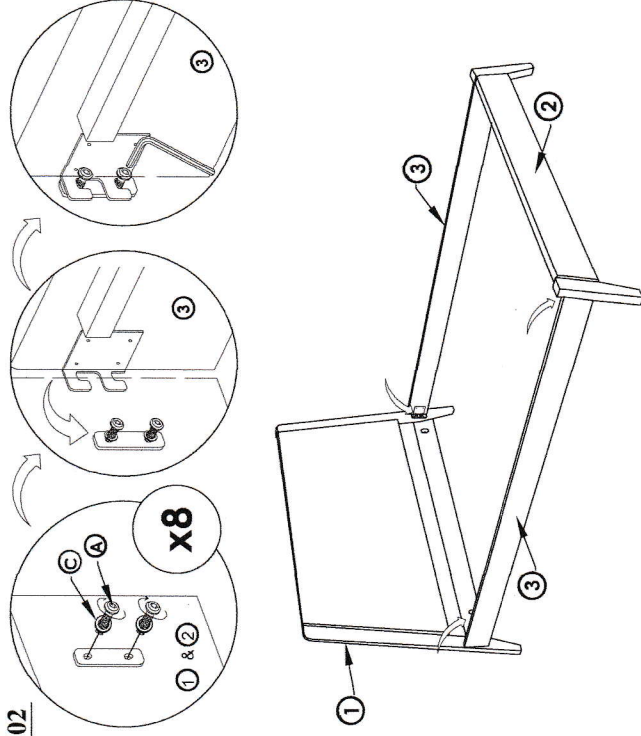

ASSEMBLY INSTRUCTIONS

MODEL : FINN KING SINGLE BED

Part List		
No.	Description	Qty.
1	Headboard	1
2	Footboard	1
3	Side Rail L/R	2
4	Support Rail	13

Hardware List		
No.	Description	Qty.
A	JCBC M6 x 30mm	8
B	JCBC M6 x 35mm	10
C	FIAT WASHER M6 x 30mm	8
D	FLAT WASHER M6 x 35mm	10
E	CSK M4 x 32mm	26
F	ALLEN KEY M4	1
G	WOOD DOWEL M10 x 40mm	2
H	JCBB M8 x 65mm	2
I	BEND WASHER	2
J	M8 HEX NUT	2
K	M8 HEX KEY SPANNER	1

STEP 01

STEP 02

STEP 03

COMPLETED ASSEMBLY