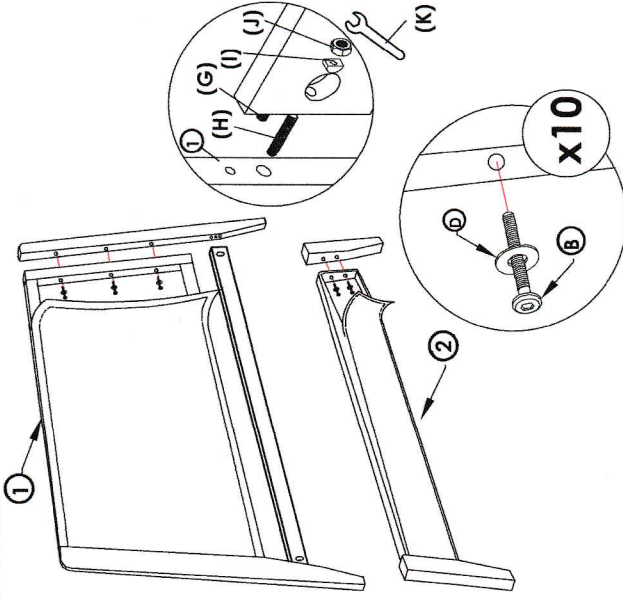

ASSEMBLY INSTRUCTIONS

MODEL : FINN KING SINGLE BED

Part List		
No.	Description	Qty.
1	Headboard	1
2	Footboard	1
3	Side Rail L/R	2
4	Support Rail	13

Hardware List		
No.	Description	Qty.
A	JCBC M6 x 30mm	8
B	JCBC M6 x 35mm	10
C	FIAT WASHER M6 x 30mm	8
D	FLAT WASHER M6 x 35mm	10
E	CSK M4 x 32mm	26
F	ALLEN KEY M4	1
G	WOOD DOWEL M10 x 40mm	2
H	JCBB M8 x 65mm	2
I	BEND WASHER	2
J	M8 HEX NUT	2
K	M8 HEX KEY SPANNER	1

STEP 01

STEP 02

STEP 03

COMPLETED ASSEMBLY